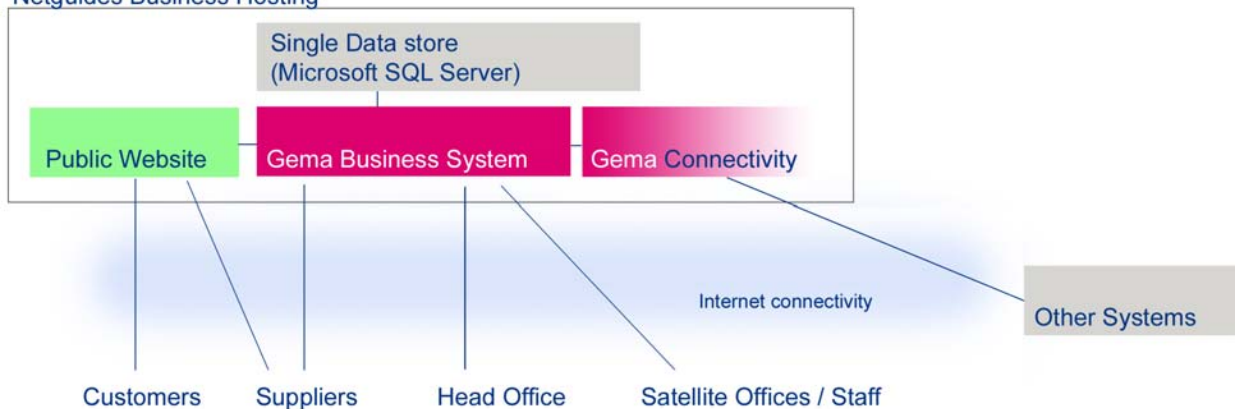

Gema System Architecture

Gema is a web based system utilising Microsoft.NET and Microsoft SQL Server. Teamed with Netguides superior business hosting it provides an extremely secure and reliable business system solution.

Netguides Business Hosting

Netguides superior business hosting

Netguides provide Gema as a fully hosted solution on their own dedicated servers. These are housed in Rackspace's London data centres and backed up by Rackspace's award winning 24/7 Fanatical support.

We provide a range of hosting packages from your own dedicated machines to sharing machines with other Netguides clients. Netguides manage the share so all clients get the service they require at a much lower price. This allows us to offer you the quality of hosting you would get with a dedicated server while you are growing your business and a seamless upgrade path when you require a more powerful solution.